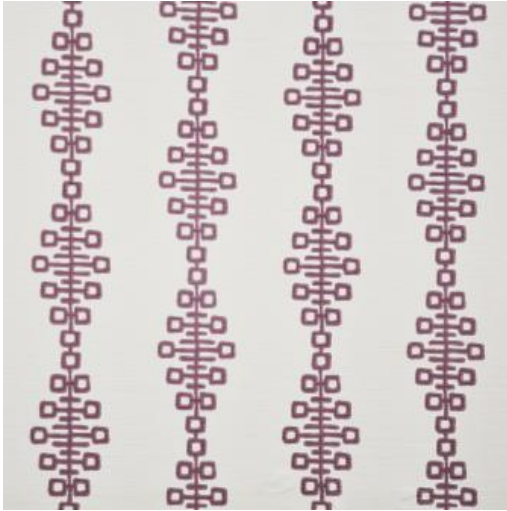

# STONE AGE # 416 GRAPE

## PRODUCT INFORMATION

EXCLUSIVE PATTERN AVAILABLE IN 2 COLORS

PATTERN NAME **STONE AGE**

COLOR **# 416 GRAPE**

PATTERN COMMENT EXCLUSIVE PATTERN AVAILABLE IN 2 COLOURS

COLOR COMMENT

USAGE Clearance Items Only, Drapery, Multi-Purpose, Light Upholstery

WIDTH 54"

REPEAT V-9"H-13.5"

CONTENT 100% COTTON

CLEANING DRY CLEAN STAIN REPELLENT

FINISH

NOTES STAIN REPELLENT

TESTS

COUNTRY INDIA