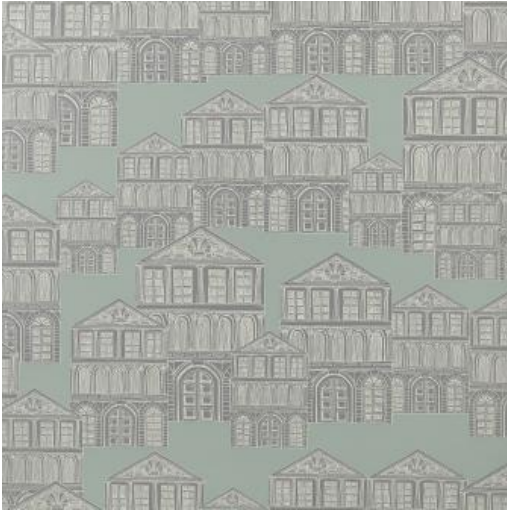

MAISON (WP) # 03 NEO MINT

PRODUCT INFORMATION

EXCLUSIVE PATTERN AVAILABLE IN 4 COLORS

PATTERN NAME MAISON (WP)

COLOR # 03 NEO MINT

PATTERN COMMENT EXCLUSIVE PATTERN AVAILABLE IN 4 COLOURS

COLOR COMMENT # 03

WIDTH 20.5"X11YD

REPEAT V-21"

CONTENT HALF DROP PASTE THE WALL

CLEANING WASHABLE STRIPPABLE

FINISH

NOTES STRIPPABLE

TESTS CLASS A-ASTM E84-16

COUNTRY UNITED KINGDOM