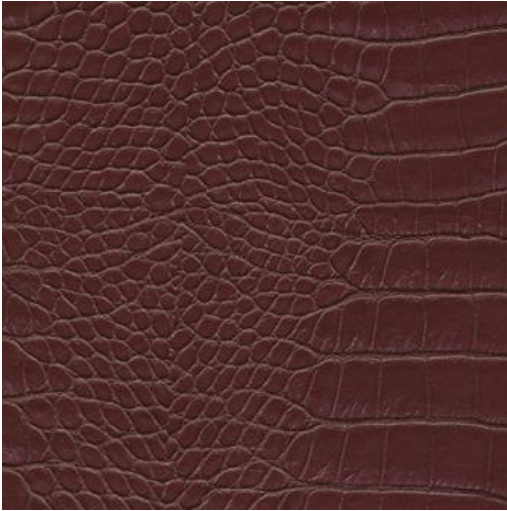

# FLOTILLA-NJ # 452 MERLOT

## PRODUCT INFORMATION

EXCLUSIVE PATTERN AVAILABLE IN 13 COLORS

**PATTERN NAME** FLOTILLA-NJ

**COLOR** # 452 MERLOT

**PATTERN COMMENT** \*\*3 YD MINIMUMS - 1 YARD INCREMENTS ONLY  
- NO CFA'S\*\*

**COLOR COMMENT**

**USAGE** Upholstery

**WIDTH** 54"

**REPEAT** V-9.7" H-9.4"

**CONTENT** FACE: 100% PVC  
BACKING: 65% POLYESTER  
35% COTTON

**CLEANING** WIPE WITH DAMP CLOTH & MILD SOAP; WIPE DRY. FOR MORE CLEANING INSTRUCTIONS GO TO MAXWELLFABRICS.COM/RESOURCES