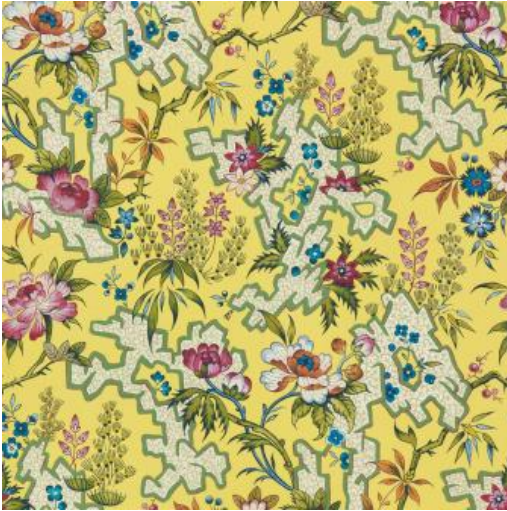

KILBURN'S MAZE (WP)

01 YELLOW

PRODUCT INFORMATION

EXCLUSIVE PATTERN AVAILABLE IN 5 COLORS

PATTERN NAME KILBURN'S MAZE (WP)

COLOR # 01 YELLOW

PATTERN COMMENT EXCLUSIVE PATTERN AVAILABLE IN 5 COLORS

COLOR COMMENT # 01

WIDTH 20.5"X11YD

REPEAT V-27.5"

CONTENT STRAIGHT PASTE THE WALL

CLEANING WASHABLE STRIPPABLE

FINISH

TESTS CLASS A-ASTM E84-16

COUNTRY UNITED KINGDOM